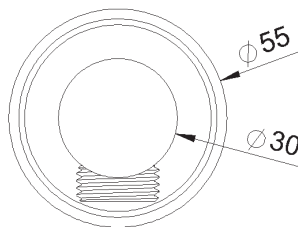

PRODUCT TECHNICAL SHEET

Collection : **RETRO**

Ref. : **8035.--.32**

Coude de sortie 1/2" x 1/2"

Haakse uitlaat 1/2" x 1/2"

Elbow outlet 1/2" x 1/2"

Picture

Product details

Technical drawing

RA0.V01