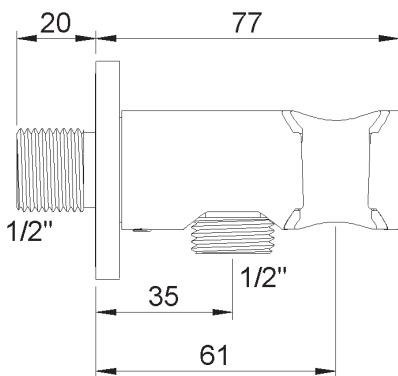

PRODUCT TECHNICAL SHEET

Collection : **RETRO**

Ref. : **8035.--.32**

Coude de sortie 1/2" x 1/2"

Haakse uitlaat 1/2" x 1/2"

Elbow outlet 1/2" x 1/2"

Picture

Product details

Technical drawing

RA0.V01